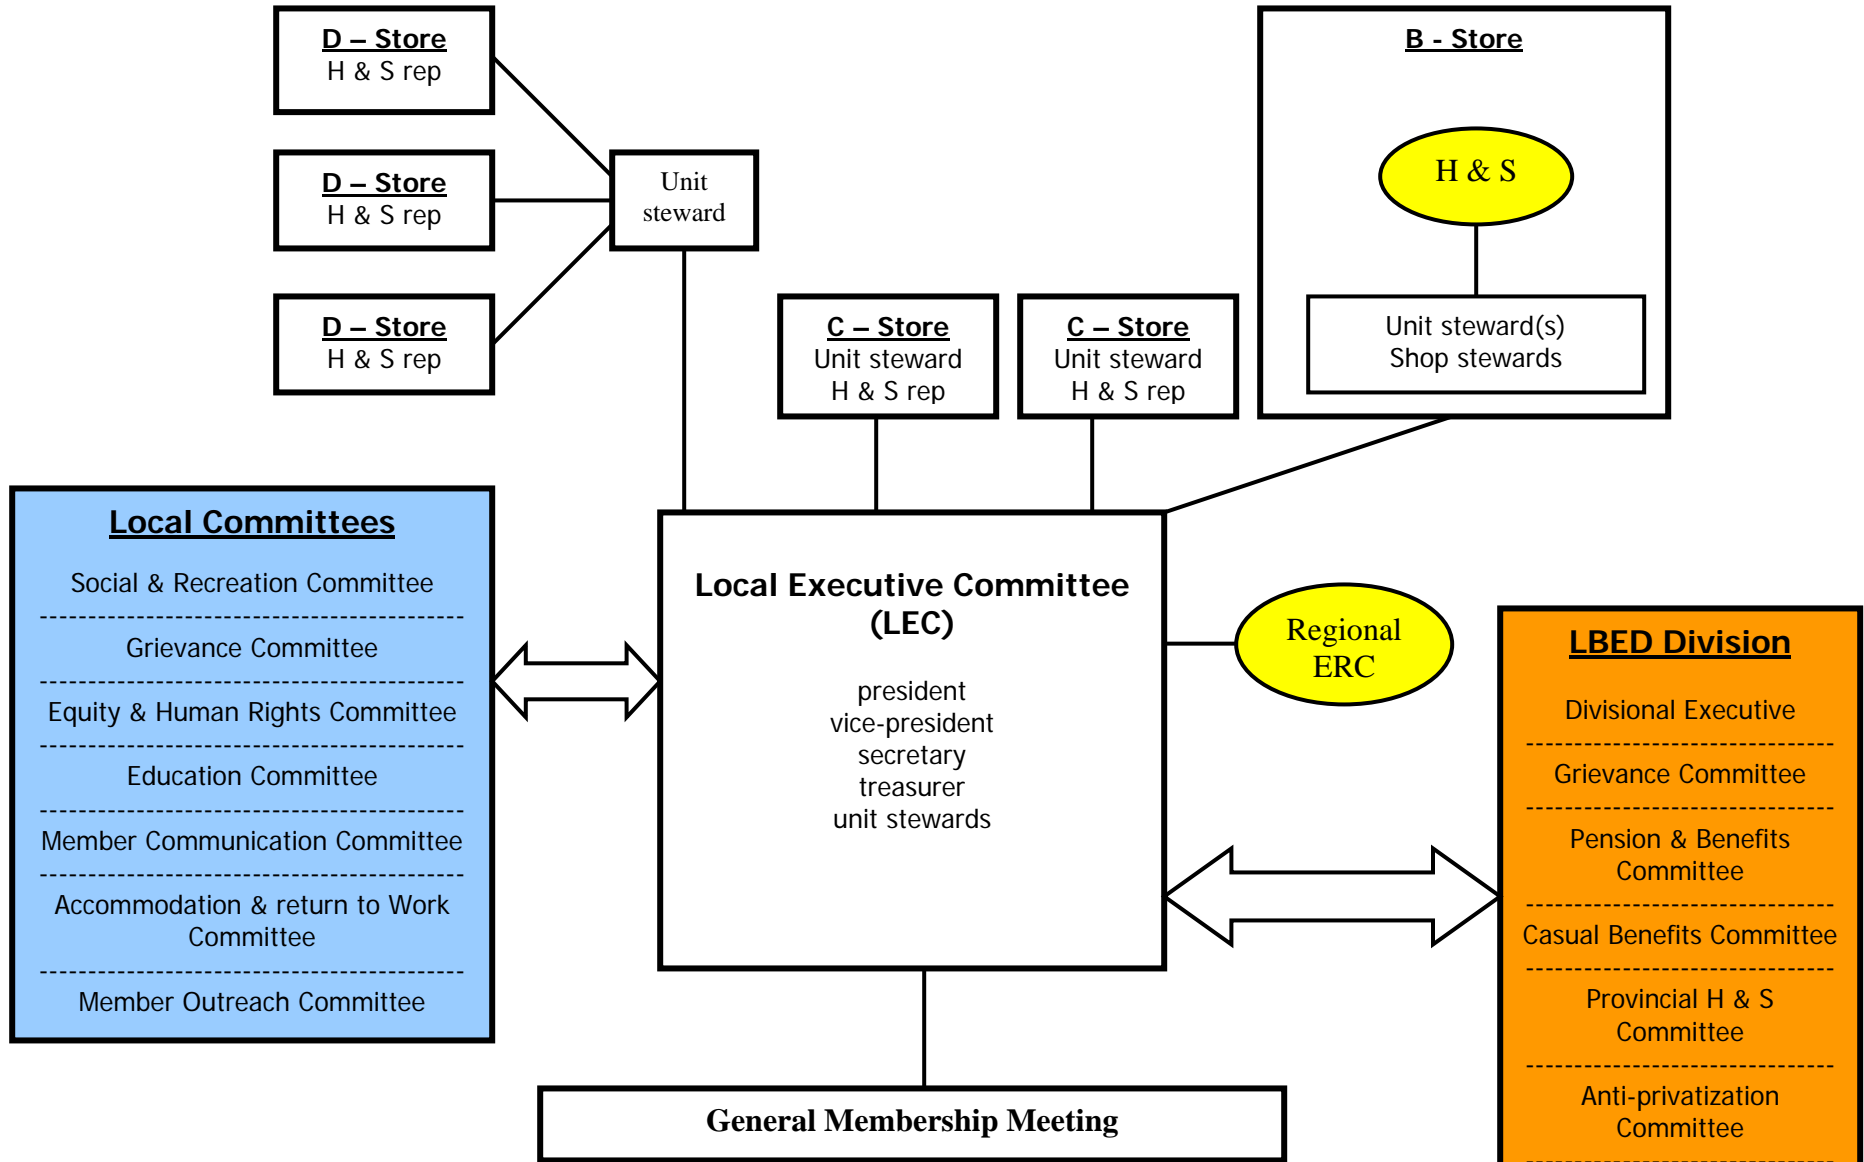

Union - employer
Committees

OPS – Ontario Public Service, **LERC** – Local Employee Relations Committee, **H&S** – Health and Safety, **MERC** – Ministry Enforcement and Renewal Committee, **CERC** – Central Enforcement and Renewal Committee

OPS/BPS Composite Local Structure - Example

Union – employer
Committees

OPS – Ontario Public Service, **BPS** – Broader Public Service, **LMC** – Labour Management Committee
LERC – Local Employee Relations Committee, **MERC** – Ministry Enforcement and Renewal Committee,
CERC – Central Enforcement and Renewal Committee,

BPS Composite Local Structure - Example

Union – employer
Committees

BPS – Broader Public Service, **LMC** – Labour Management Committee, **H & S** – Health and Safety

Multi-Unit – Generic Example

Union – employer
Committees

OPS – Ontario Public Service, **BPS** – Broader Public Service, **LMC** – Labour Management Committee,
H & S – Health and Safety

Multi-Unit Local Structure – LBED Example

Union – employer committees

LBED – Liquor Board Employees Division, **ERC** – Employment Relations Committee
H & S – Health and Safety