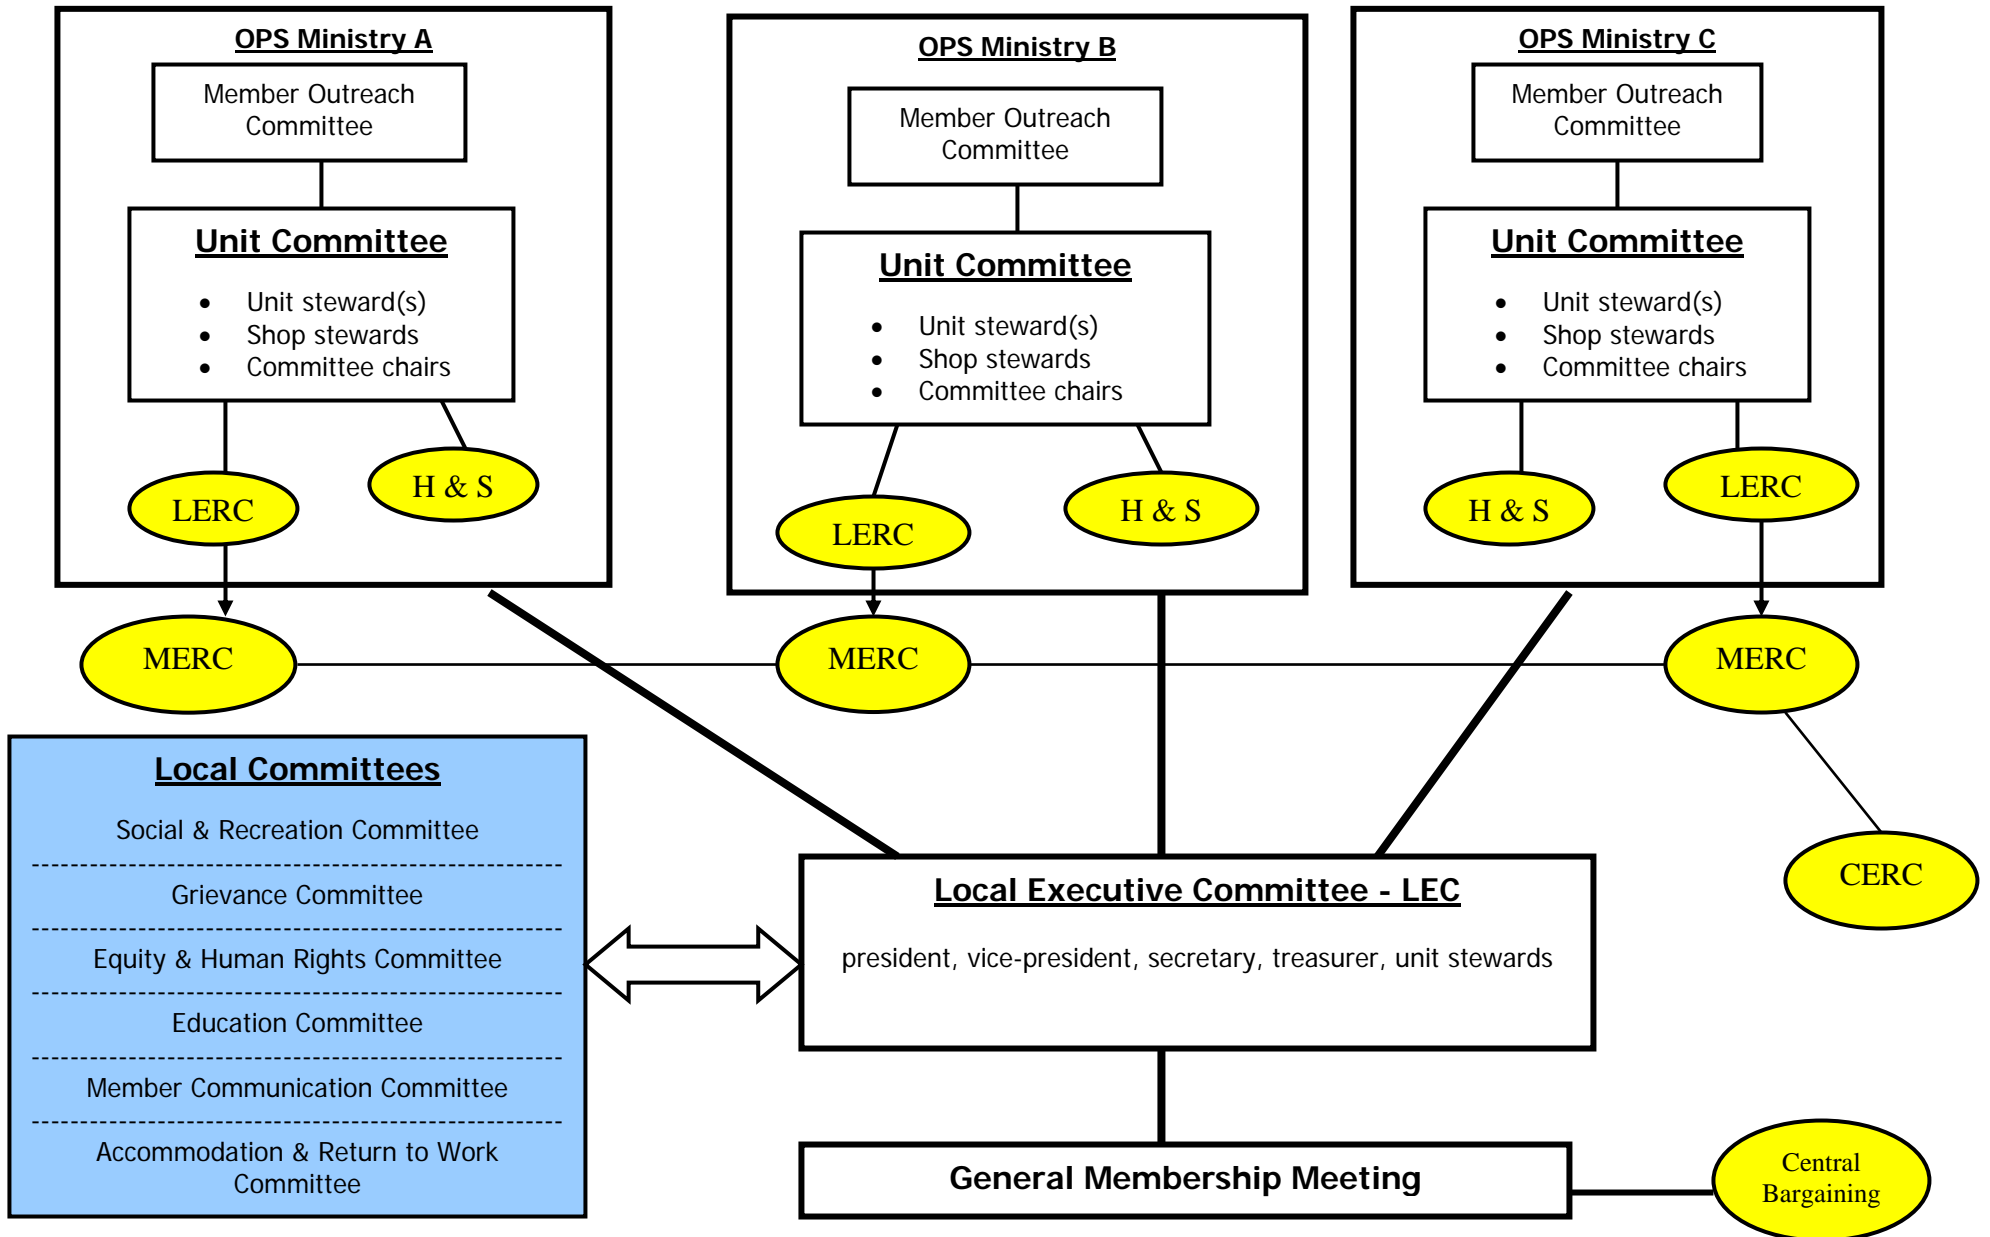

Sample Local Structures

There is no uniform local structure for OPSEU locals. And there is no one way to connect the different units of composite and multi-unit locals. But the *Building Local Capacity Project* is discovering different ways that local executive committees are reaching out and trying to make their complex locals work inclusively and effectively.

What follows are five sample local structures which show:

- the LEC
- LEC local committees and joint committees
- different units and their unit and joint committees

These samples are offered as creative ways to think about how to develop both the individual units, and the larger local.

Union - employer
Committees

OPS – Ontario Public Service, **LERC** – Local Employee Relations Committee, **H&S** – Health and Safety, **MERC** – Ministry Enforcement and Renewal Committee, **CERC** – Central Enforcement and Renewal Committee

OPS – Ontario Public Service, **BPS** – Broader Public Service, **LMC** – Labour Management Committee,
H & S – Health and Safety

Multi-Unit Local Structure – LBED Example

Union – employer committees

LBED – Liquor Board Employees Division, **ERC** – Employment Relations Committee
H & S – Health and Safety