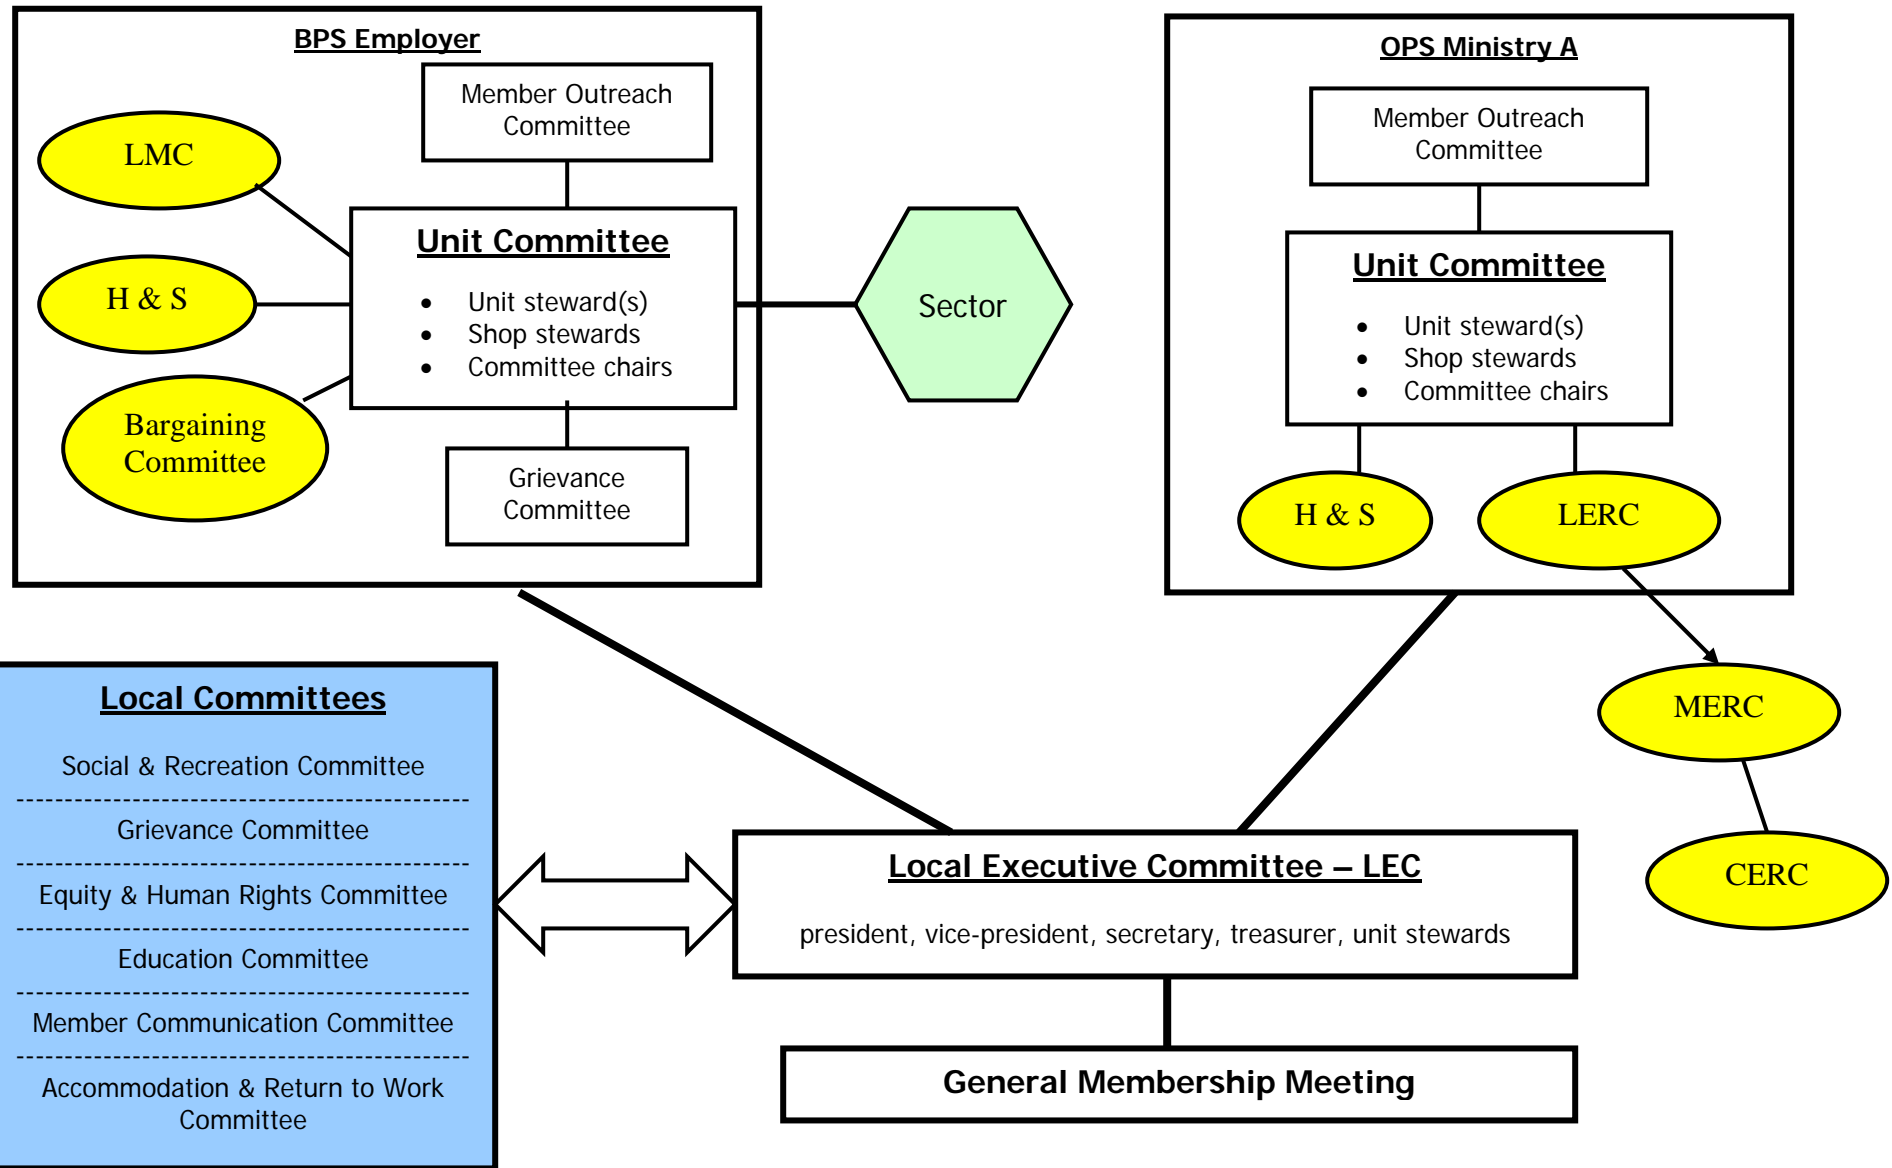

What follows are five sample local structures which show:

- the LEC
- LEC local committees and joint committees
- different units and their unit and joint committees

These samples are offered as creative ways to think about how to develop both the individual units, and the larger local.

Union - employer
Committees

OPS – Ontario Public Service, **LERC** – Local Employee Relations Committee, **H&S** – Health and Safety, **MERC** – Ministry Enforcement and Renewal Committee, **CERC** – Central Enforcement and Renewal Committee

OPS/BPS Composite Local Structure - Example

Union – employer
Committees

OPS – Ontario Public Service, **BPS** – Broader Public Service, **LMC** – Labour Management Committee
LERC – Local Employee Relations Committee, **MERC** – Ministry Enforcement and Renewal Committee,
CERC – Central Enforcement and Renewal Committee,

OPS – Ontario Public Service, **BPS** – Broader Public Service, **LMC** – Labour Management Committee,
H & S – Health and Safety

Multi-Unit Local Structure – LBED Example

Union – employer committees

LBED – Liquor Board Employees Division, **ERC** – Employment Relations Committee
H & S – Health and Safety