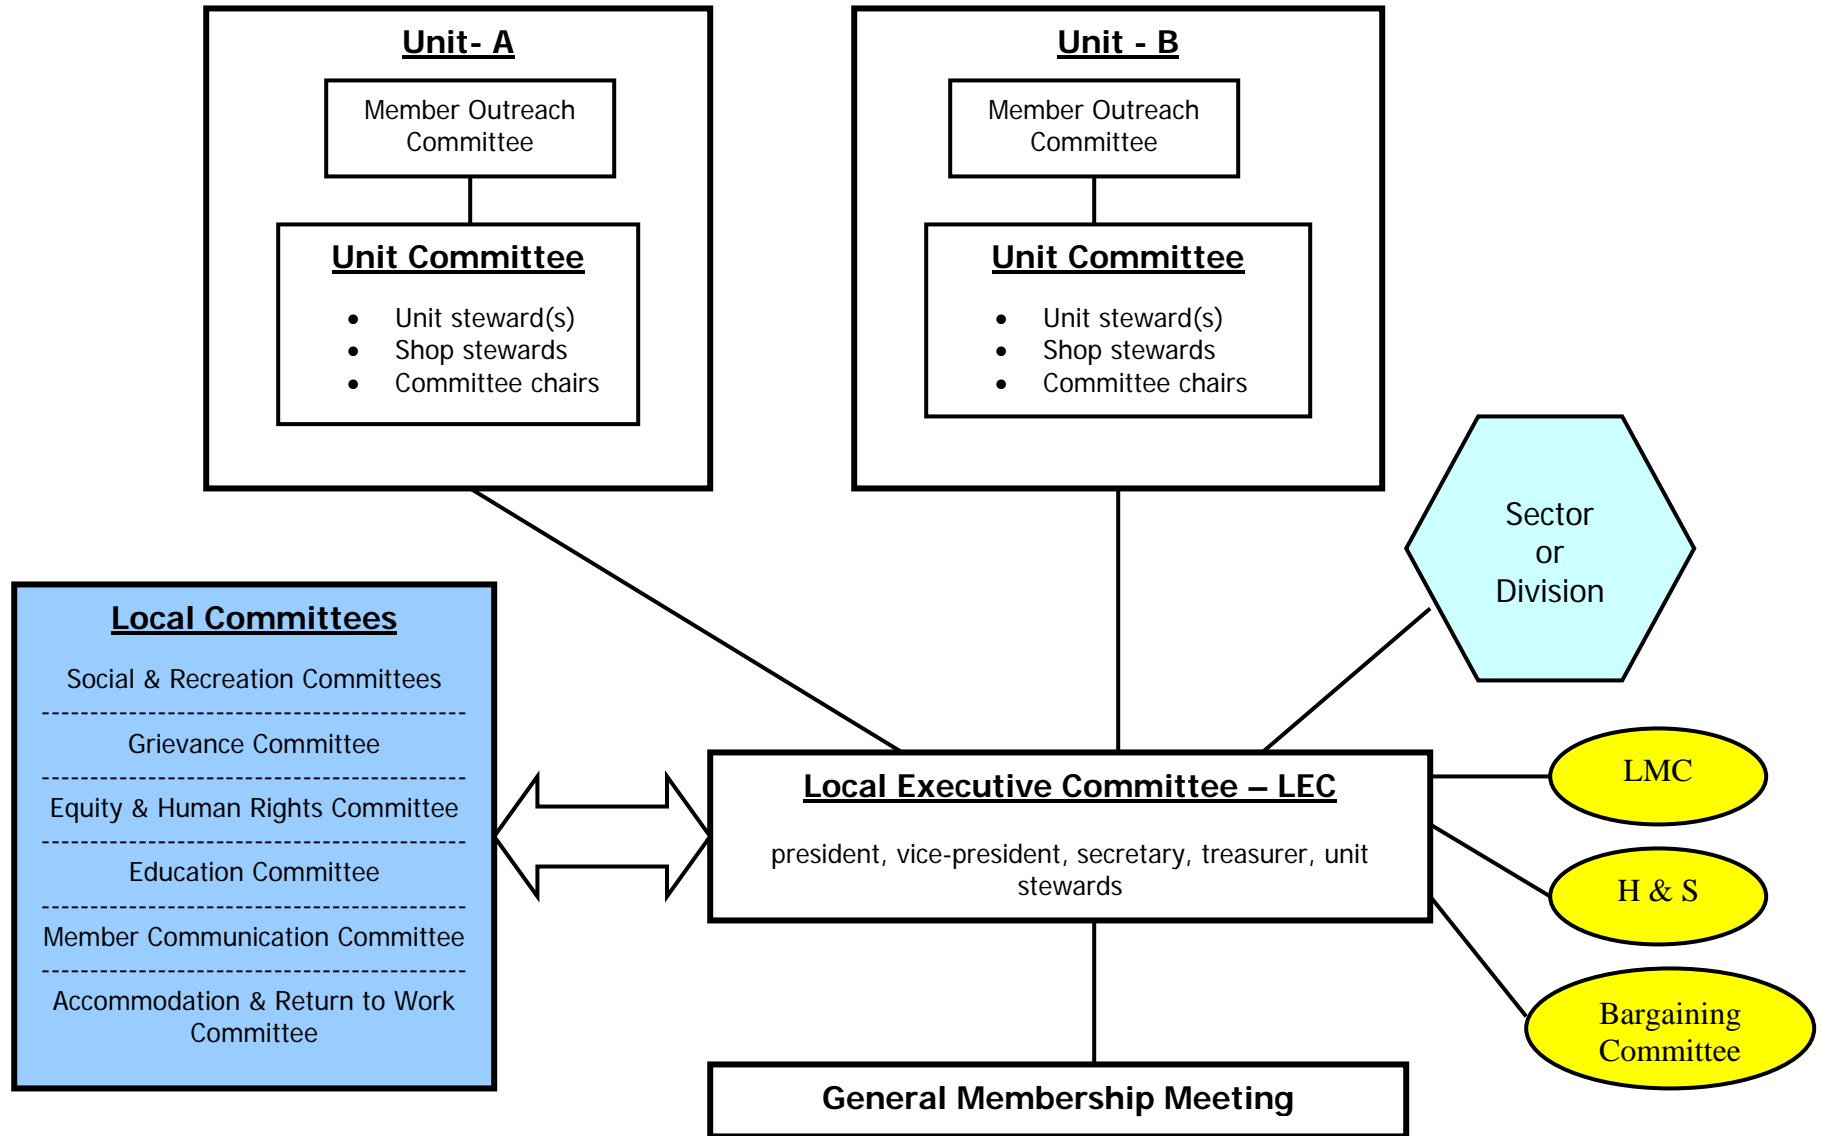

Union - employer
Committees

OPS – Ontario Public Service, **LERC** – Local Employee Relations Committee, **H&S** – Health and Safety, **MERC** – Ministry Enforcement and Renewal Committee, **CERC** – Central Enforcement and Renewal Committee

OPS/BPS Composite Local Structure - Example

Union – employer
Committees

OPS – Ontario Public Service, **BPS** – Broader Public Service, **LMC** – Labour Management Committee
LERC – Local Employee Relations Committee, **MERC** – Ministry Enforcement and Renewal Committee,
CERC – Central Enforcement and Renewal Committee,

BPS Composite Local Structure - Example

Union – employer
Committees

BPS – Broader Public Service, **LMC** – Labour Management Committee, **H & S** – Health and Safety

Multi-Unit – Generic Example

Union – employer
Committees

OPS – Ontario Public Service, **BPS** – Broader Public Service, **LMC** – Labour Management Committee,
H & S – Health and Safety

Multi-Unit Local Structure – LBED Example

Union – employer committees

LBED – Liquor Board Employees Division, **ERC** – Employment Relations Committee
H & S – Health and Safety