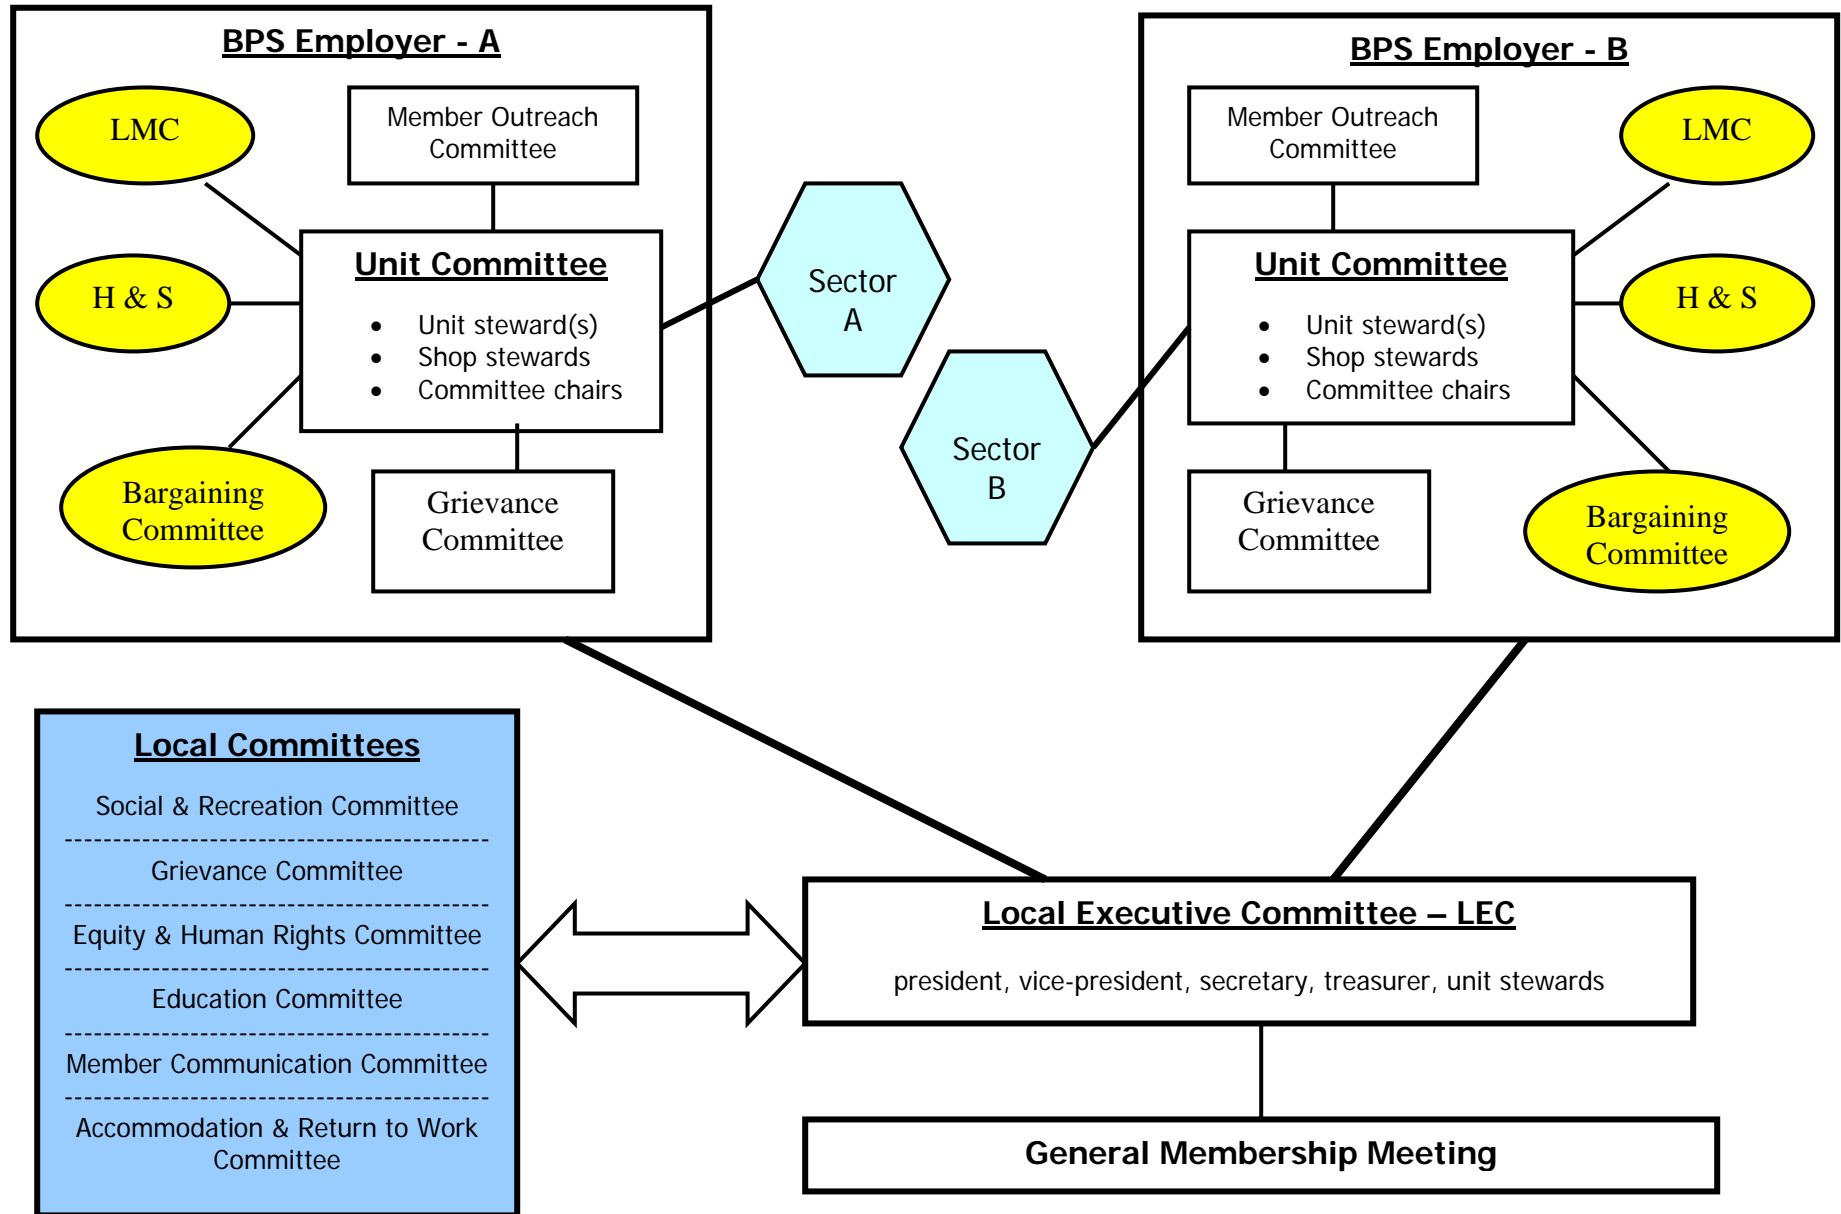

BPS Composite Local Structure - Example

Union – employer
Committees

BPS – Broader Public Service, **LMC** – Labour Management Committee, **H & S** – Health and Safety